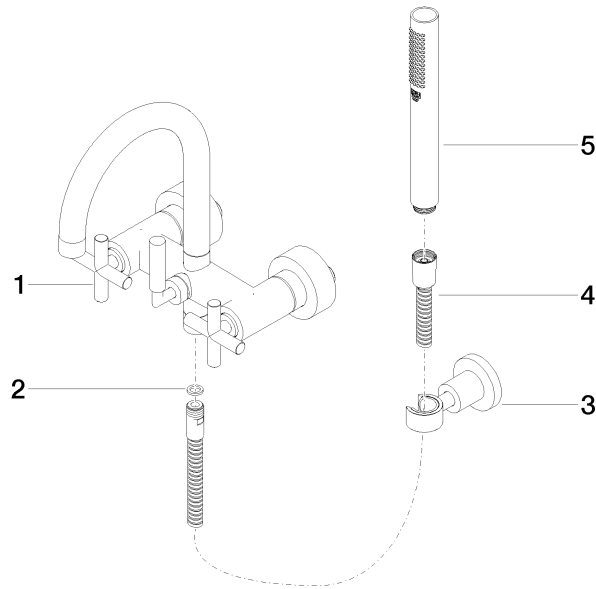

**TARA Bath mixer for wall mounting with hand shower set - Brushed Dark
Platinum**

TARA

25 133 892

- spout: circular, air-enriched flow
- max. flow 22 l/min at 3 bar flow pressure
- Hand shower: COMPACT RAIN, max. flow rate 6.8 l/min (at 3 bar)
- complete hand shower set with anti-scale system
- 240mm projection
- rotary diverter for bath/shower
- slide-on rosettes Ø 65 mm
- rosette for shower holder Ø 50mm
- 1/2" connection
- gauge 150 mm - 15 mm
- metal shower hose 1250mm with integrated anti-twist protection

25 133 892
mm [inches]

Flow rate chart

Certificates

WRAS_2210004. LGA_18933. Belgaqua_21-026-27_4.

25 133 892
Parts for other
finishes can be found
here: [Chrome](#)

Spare parts list

No.	Item Number	Name	Quantity used	Delivery time
1	25 100 892-99	TARA Bath mixer for wall mounting - Brushed Dark Platinum	1	-
Spare part can no longer be ordered, please order the replacement item				
2	90 14 20 026 00 90	seal	1	2
3	28 050 892-99	TARA Wall bracket - Brushed Dark Platinum	1	30
4	90 30 02 072 00-99	Metal shower hose 1/2" x 3/8" x 1250 mm - Brushed Dark Platinum	1	30
5	90 12 11 140 30-99	shower	1	30