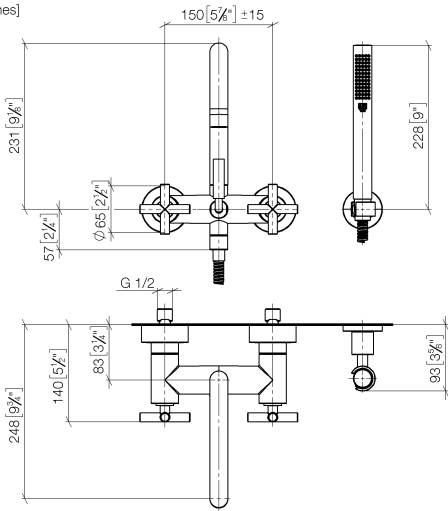

**TARA Bath mixer for wall mounting with hand shower set - Brushed Dark
Platinum**

TARA

25 133 892

- spout: circular, air-enriched flow
- max. flow 22 l/min at 3 bar flow pressure
- Hand shower: COMPACT RAIN, max. flow rate 6.8 l/min (at 3 bar)
- complete hand shower set with anti-scale system
- 240mm projection
- rotary diverter for bath/shower
- slide-on rosettes Ø 65 mm
- rosette for shower holder Ø 50mm
- 1/2" connection
- gauge 150 mm - 15 mm
- metal shower hose 1250mm with integrated anti-twist protection

Intrinsic protection against back flow.

Stand pipes combination possible on request (x-TRA SERVICE).

	Brushed Dark Platinum	25 133 892-99
	Chrome	25 133 892-00
	Brushed Platinum	25 133 892-06
	Platinum	25 133 892-08
	Dark Chrome	25 133 892-19
	Brushed Durabronze (23kt Gold)	25 133 892-28
	Matte Black	25 133 892-33
	Brushed Champagne (22kt Gold)	25 133 892-46
	Champagne (22kt Gold)	25 133 892-47
	Brushed Chrome	25 133 892-93

25 133 892
mm [inches]

Flow rate chart

Certificates

WRAS_2210004. LGA_18933. Belgaqua_21-026-27_4.

25 133 892
Parts for other
finishes can be found
here: [Chrome](#)

Spare parts list

No.	Item Number	Name	Quantity used	Delivery time
1	25 100 892-99	TARA Bath mixer for wall mounting - Brushed Dark Platinum	1	-
Spare part can no longer be ordered, please order the replacement item				
2	90 14 20 026 00 90	seal	1	2
3	28 050 892-99	TARA Wall bracket - Brushed Dark Platinum	1	30
4	90 30 02 072 00-99	Metal shower hose 1/2" x 3/8" x 1250 mm - Brushed Dark Platinum	1	30
5	90 12 11 140 30-99	shower	1	30