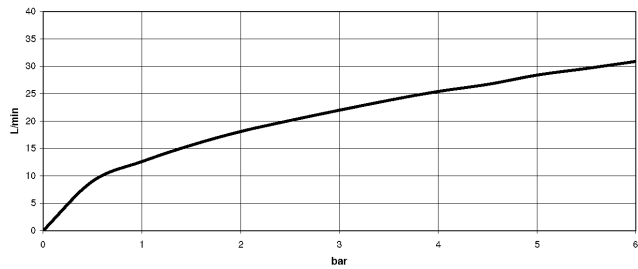

Flow rate chart

Certificates

WRAS_2210004.   LGA_18933.   Belgaqua_21-026-27_4.